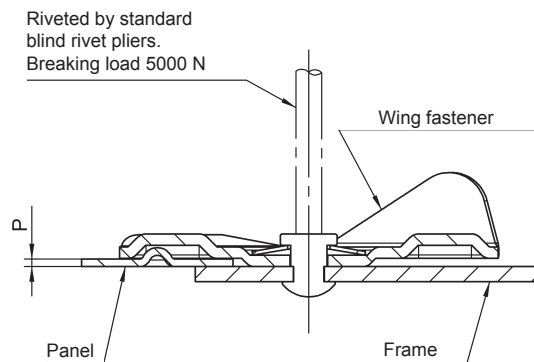

Particular Features

Simple and economic fastener for lids, etc.

Easy installation by blind riveting.

¼ Turn to lock

Secure locking on detent.

Dimensions	Materials / Finish	°C	Part No.
	<p>Steel / zinc-plated, CrVI-free, clear passivation</p>	<p>100</p>	<p>52E02-*-1AG</p>

Selection and Installation Instructions

Part No.	Panel Thickness P	Height H
52E02-01-1AG	0 (flush)	0,7
52E02-02-1AG	1	1,1
52E02-03-1AG	2	1,7