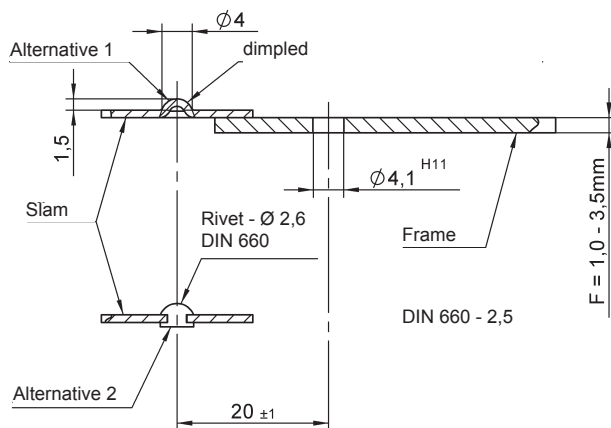

Particular Features

Simple and economic fastener for lids, etc.

Easy installation by blind riveting.

¼ Turn to lock

Secure locking on detent.

Dimensions	Materials / Finish	°C	Part No.
	<p>Steel / zinc-plated, CrVI-free, clear passivation</p>	<p>100</p>	<p>52E02-*-1AG</p>

Selection and Installation Instructions

Part No.	Panel Thickness P	Height H
52E02-01-1AG	0 (flush)	0,7
52E02-02-1AG	1	1,1
52E02-03-1AG	2	1,7